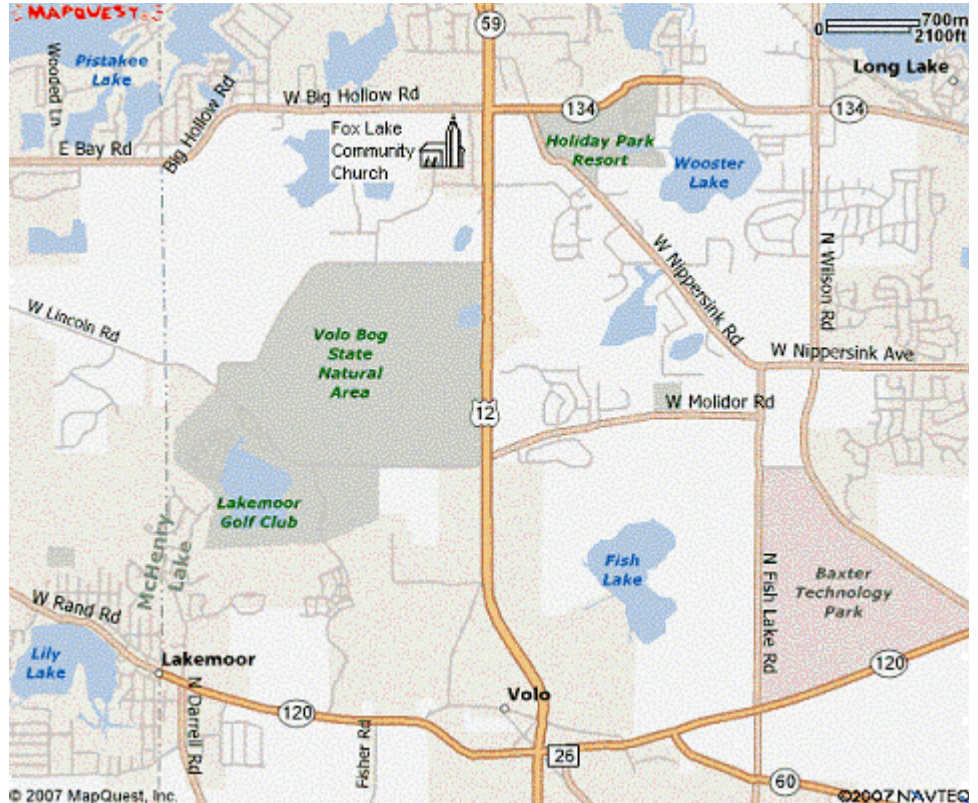

Fox Lake Community Church - A Family Integrated Church

Sunday Worship: 10:30am

Fellowship Feast After Church
First Sunday of Each Month
All Are Welcome!

25 W. Big Hollow Road
Fox Lake, Illinois 60020
(On the SW corner of
Routes 12 and 134)
Main phone: 847-587-1331

*We exist for the
zealous furtherance
of the glory of God,
for
the joy of all people,
through Jesus Christ*

From the South: take Route 12 North to
Route 134 (Big Hollow Road) and turn left (West)
to the first traffic light (Menards-Jewel Drive) and turn left (South)
turn right into church parking lot

From the North: take Route 12 South to
Route 134 (Big Hollow Road) and turn right (West)
to the first traffic light (Menards-Jewel Drive) and turn left (South)
turn right into church parking lot

From the West: take Route 120 East to Route 12 turn left (North) to
Route 134 (Big Hollow Road) and turn left (West)
to the first traffic light (Menards-Jewel Drive) and turn left (South)
turn right into church parking lot

From the East: take Route 134 East (Big Hollow Road) past Route 12
to the first traffic light (Menards-Jewel Drive) and turn left (South)
turn right into church parking lot